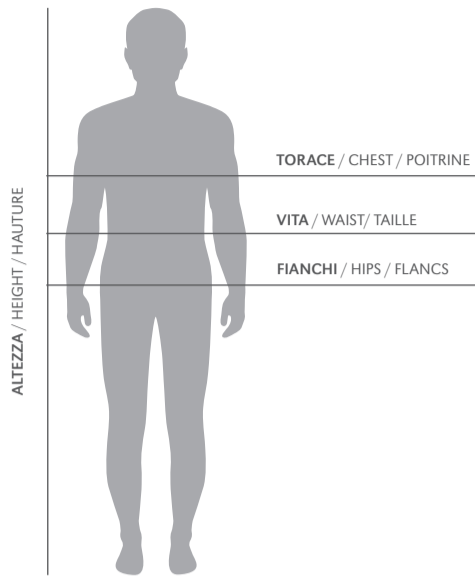

# SIZE CHART

TAGLIE UOMO / SIZES MAN / TAILLES HOMME										
	EUROPEAN	ITALIAN	TORACE CHEST POITRINE		VITA WAIST TAILLE		FIANCHI HIPS FLANCS		ALTEZZA HEIGHT HAUTEUR	
			cm	inches	cm	inches	cm	inches	cm	inches
KID	3YXS	22-24							98-108	39-42.5
	2YXS	26-28							110-120	42.5-47.2
JUNIOR	YXS	30-32	64-72	25-28	54-60	21.26-24	66-74	26-29	122-132	48-52
	XXS	34-36	72-80	28-31	60-66	24-26	74-82	29-32	134-144	52.8-56.7
	XS	38-40	80-88	31-35	66-72	26-28	82-90	32-35	146-156	57.5-61.4
ADULT	S	42-44	90-94	35-37	72-76	28-30	92-96	36-38	167-172	65.7-67.7
	M	46-48	94-98	37-39	76-80	30-31	96-100	38-39.4	173-178	68.1-70.1
	L	50-52	98-102	39-40.2	80-84	31-33	100-104	39.4-40.9	179-184	70.5-72.4
	XL	54	102-106	40.2-41.7	84-88	33-35	104-108	40.9-42.5	185-190	72.8-74.8
	XXL	56	106-110	41.7-43.3	88-92	35-36	108-112	42.5-44.1	191-196	75.2-77.2
	3XL	58	110-114	43.3-44.9	92-94	36-37	112-116	44.1-45.7	197-202	77.6-79.5
4XL	60	114-118	44.9-46.5	94-96	37-38	116-120	45.7-47.2	203-208	79.9-81.9	

TAGLIE DONNA / SIZES WOMAN / TAILLES FEMME										
	EUROPEAN	ITALIAN	TORACE CHEST POITRINE		VITA WAIST TAILLE		FIANCHI HIPS FLANCS		ALTEZZA HEIGHT HAUTEUR	
			cm	inches	cm	inches	cm	inches	cm	inches
KID	3YXS	24-26							98-108	39-42.5
	2YXS	26-28							110-120	42.5-47.2
JUNIOR	YXS	30-32	64-72	25-28	54-60	21.26-24	66-74	26-29	122-132	48-52
	XXS	34-36	72-80	28-31	60-66	24-26	74-82	29-32	134-144	52.8-56.7
	XS	38-40	80-88	31-35	66-72	26-28	82-92	32-36	146-156	57.5-61.4
ADULT	S	42-44	84-88	33-35	68-72	27-28	92-96	36-38	164-168	64.6-66.1
	M	46-48	88-92	35-36	72-76	28-30	96-100	38-39.4	169-173	66.5-68.1
	L	50-52	92-96	36-38	76-80	30-31	100-104	39.4-40.9	174-178	68.5-70.1
	XL	54	96-100	38-39.4	80-84	31-33	104-108	40.9-42.5	179-183	70.5-72
	XXL	56	100-104	39.4-40.9	84-88	33-35	108-112	42.5-44.1	184-188	72.4-74
	3XL	58	104-108	40.9-42.5	88-92	35-36	112-116	44.1-45.7	189-193	74.4-76
4XL	60	108-112	42.5-44.2	92-96	36-38	116-120	45.7-47.2	194-198	76.4-78	