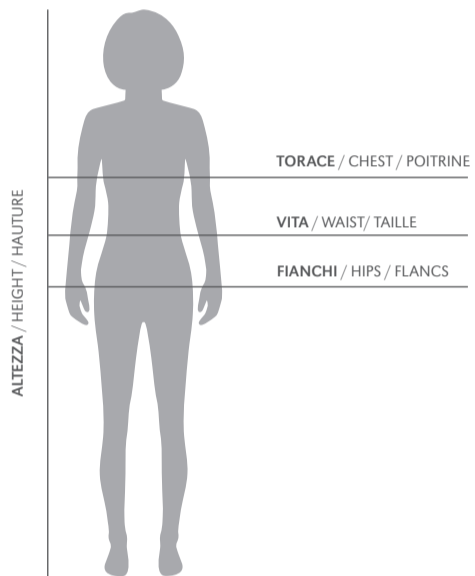

# SIZE CHART

TAGLIE UOMO / SIZES MAN / TAILLES HOMME										
	EUROPEAN	ITALIAN	TORACE CHEST POITRINE		VITA WAIST TAILLE		FIANCHI HIPS FLANCS		ALTEZZA HEIGHT HAUTEUR	
			cm	inches	cm	inches	cm	inches	cm	inches
KID	3YXS	22-24							98-108	39-42.5
	2YXS	26-28							110-120	42.5-47.2
JUNIOR	YXS	30-32	64-72	25-28	54-60	21.26-24	66-74	26-29	122-132	48-52
	XXS	34-36	72-80	28-31	60-66	24-26	74-82	29-32	134-144	52.8-56.7
	XS	38-40	80-88	31-35	66-72	26-28	82-90	32-35	146-156	57.5-61.4
ADULT	S	42-44	90-94	35-37	72-76	28-30	92-96	36-38	167-172	65.7-67.7
	M	46-48	94-98	37-39	76-80	30-31	96-100	38-39.4	173-178	68.1-70.1
	L	50-52	98-102	39-40.2	80-84	31-33	100-104	39.4-40.9	179-184	70.5-72.4
	XL	54	102-106	40.2-41.7	84-88	33-35	104-108	40.9-42.5	185-190	72.8-74.8
	XXL	56	106-110	41.7-43.3	88-92	35-36	108-112	42.5-44.1	191-196	75.2-77.2
	3XL	58	110-114	43.3-44.9	92-94	36-37	112-116	44.1-45.7	197-202	77.6-79.5
4XL	60	114-118	44.9-46.5	94-96	37-38	116-120	45.7-47.2	203-208	79.9-81.9	

TAGLIE DONNA / SIZES WOMAN / TAILLES FEMME										
	EUROPEAN	ITALIAN	TORACE CHEST POITRINE		VITA WAIST TAILLE		FIANCHI HIPS FLANCS		ALTEZZA HEIGHT HAUTEUR	
			cm	inches	cm	inches	cm	inches	cm	inches
KID	3YXS	24-26							98-108	39-42.5
	2YXS	26-28							110-120	42.5-47.2
JUNIOR	YXS	30-32	64-72	25-28	54-60	21.26-24	66-74	26-29	122-132	48-52
	XXS	34-36	72-80	28-31	60-66	24-26	74-82	29-32	134-144	52.8-56.7
	XS	38-40	80-88	31-35	66-72	26-28	82-92	32-36	146-156	57.5-61.4
ADULT	S	42-44	84-88	33-35	68-72	27-28	92-96	36-38	164-168	64.6-66.1
	M	46-48	88-92	35-36	72-76	28-30	96-100	38-39.4	169-173	66.5-68.1
	L	50-52	92-96	36-38	76-80	30-31	100-104	39.4-40.9	174-178	68.5-70.1
	XL	54	96-100	38-39.4	80-84	31-33	104-108	40.9-42.5	179-183	70.5-72
	XXL	56	100-104	39.4-40.9	84-88	33-35	108-112	42.5-44.1	184-188	72.4-74
	3XL	58	104-108	40.9-42.5	88-92	35-36	112-116	44.1-45.7	189-193	74.4-76
4XL	60	108-112	42.5-44.2	92-96	36-38	116-120	45.7-47.2	194-198	76.4-78	